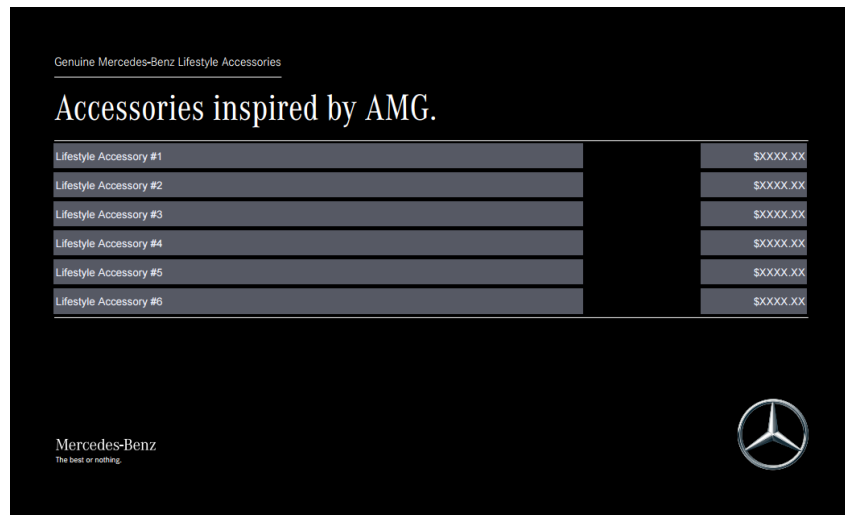

Display frame AMG graphics

Now available for download at no cost.
These graphics can be found under
Dealer Resources.